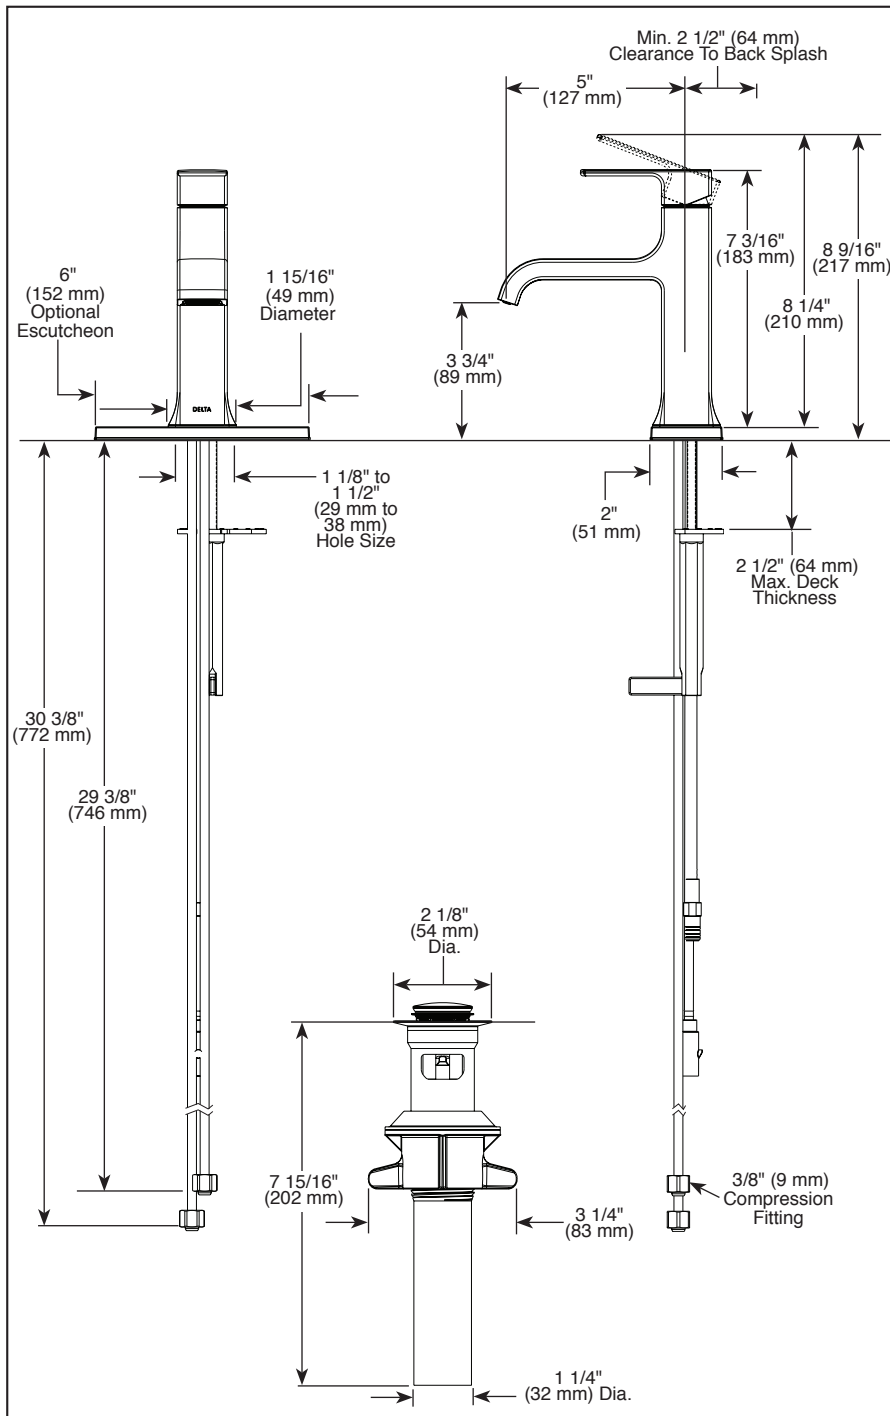

see what Delta can do™

BATHROOM FAUCET

- Velum™ Collection
- Single Handle Deck Mount

FEATURES:

- DIAMOND Seal® Technology

STANDARD SPECIFICATIONS:

- Max. flow rate 1.2 gpm @ 60 psi, 4.5 L/min @ 414 kPa
- One or three hole mount (escutcheon optional, included)
- Diamond coated ceramic cartridge
- 1/4" O.D. straight, staggered PEX supply lines
- Models have metal drain with push pop-up type fitting with plated flange and stopper
- Optional red/blue indicator ring provided with model

COMPLIES WITH:

- ASME A112.18.1 / CSA B125.1
- ASME A112.18.2 / CSA B125.2
- ♿ Indicates compliance to ICC/ANSI A117.1
- EPA WaterSense®

Submitted Model No.: _____

Specific Features: _____

▲ Designate Proper Finish Suffix