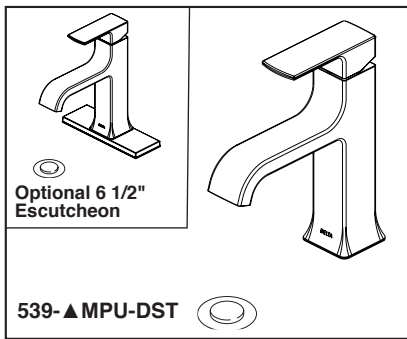

see what Delta can do™

BATHROOM FAUCET

- Velum™ Collection
- Single Handle Deck Mount

FEATURES:

- DIAMOND Seal® Technology

STANDARD SPECIFICATIONS:

- Max. flow rate 1.2 gpm @ 60 psi, 4.5 L/min @ 414 kPa
- One or three hole mount (escutcheon optional, included)
- Diamond coated ceramic cartridge
- 1/4" O.D. straight, staggered PEX supply lines
- Models have metal drain with push pop-up type fitting with plated flange and stopper
- Optional red/blue indicator ring provided with model

WARRANTY

- Parts and Finish - Lifetime limited warranty; or for commercial purchasers, 10 years for multi-family residential (apartments and condominiums) and 5 years for all other commercial uses, in each case from the date of purchase.
- Electronic Parts and Batteries (if applicable) - 5 years from the date of purchase; or for commercial purchasers, 1 year from the date of purchase. No warranty is provided on batteries.

COMPLIES WITH:

- ASME A112.18.1 / CSA B125.1
- ASME A112.18.2 / CSA B125.2
- ♿ Indicates compliance to ICC/ANSI A117.1
- EPA WaterSense®

Submitted Model No.: _____

Specific Features: _____